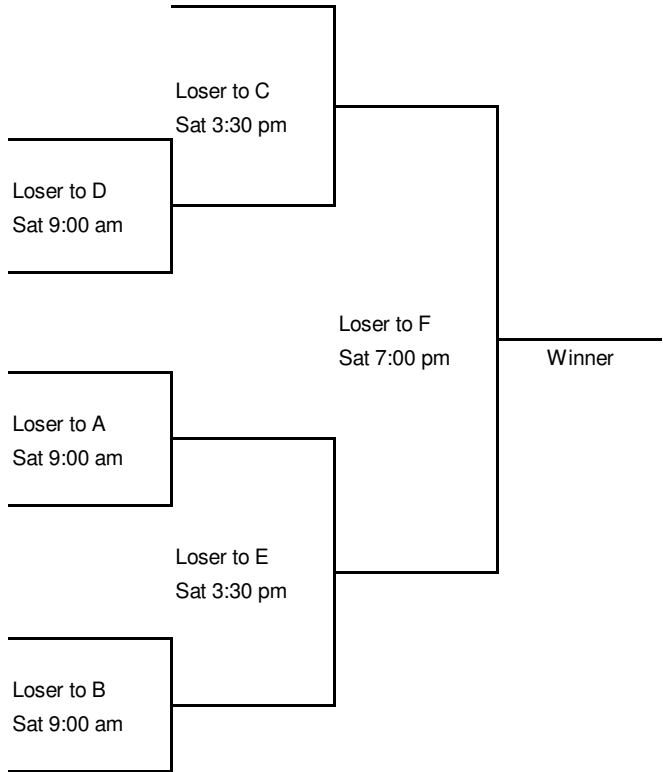

**ONTARIO CURLING ASSOCIATION
7 TEAMS - Double Knockout**

**GORE MUTUAL SCHOOLGIRL - Zone 16
Curling Club of Kingsville
10 & 11 December 2011**

"A" Side

Team Meeting: 30 minutes before first game.

Sat 8:30am Emily Campbell (Chatham Kent SS)
Hilary Hager (Glencoe DHS)
Jessica Robson (Kingsville DHS)
Celene Leblanc (Sarnia Northern CIVS)
Annie Young (Ridgetown DHS)
Christina Lambe (St. Patrick's HS)

Sat 3:00 pm Amelia Dolsen (Belle River DHS)

"B" Side